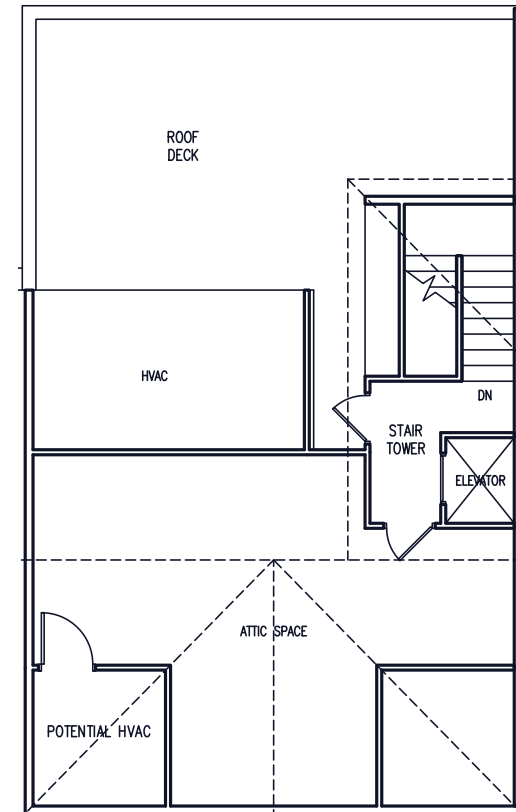

904  
OBERLIN

# Two Story + Rooftop

2,355 sq. ft. | 3 Bedrooms | 2 1/2 Bathrooms | Elevator | 500 sq. ft. Roof Deck | 260 sq. ft. Covered Porch

All images and information provided herein describe and highlight proposed features and amenities of 904 Oberlin. These materials are for marketing purposes only. Features, dimensions, room configurations, and finishes identified herein may contain minor variations during construction from what is stated herein. Brands, products, and materials with similar superior quality may be substituted by product or material availability if deemed necessary. Furniture layouts shown are for concept only.