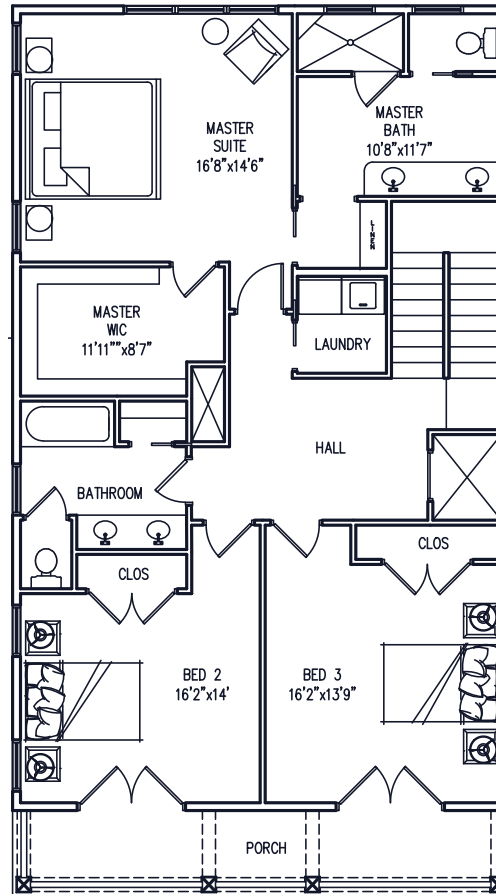

904  
OBERLIN

# Two Story + Rooftop

2,355 sq. ft. | 3 Bedrooms | 2 1/2 Bathrooms | Elevator | 500 sq. ft. Roof Deck | 260 sq. ft. Covered Porch

All images and information provided herein describe and highlight proposed features and amenities of 904 Oberlin. These materials are for marketing purposes only. Features, dimensions, room configurations, and finishes identified herein may contain minor variations during construction from what is stated herein. Brands, products, and materials with similar superior quality may be substituted by product or material availability if deemed necessary. Furniture layouts shown are for concept only.