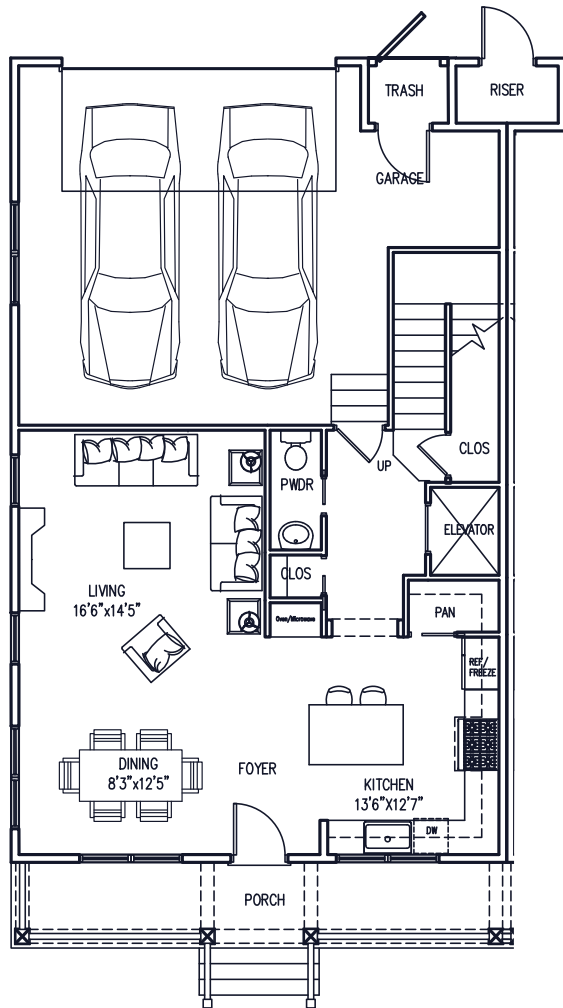

904  
OBERLIN

# Two Story + Rooftop

2,355 sq. ft. | 3 Bedrooms | 2 1/2 Bathrooms | Elevator | 500 sq. ft. Roof Deck | 260 sq. ft. Covered Porch

All images and information provided herein describe and highlight proposed features and amenities of 904 Oberlin. These materials are for marketing purposes only. Features, dimensions, room configurations, and finishes identified herein may contain minor variations during construction from what is stated herein. Brands, products, and materials with similar superior quality may be substituted by product or material availability if deemed necessary. Furniture layouts shown are for concept only.