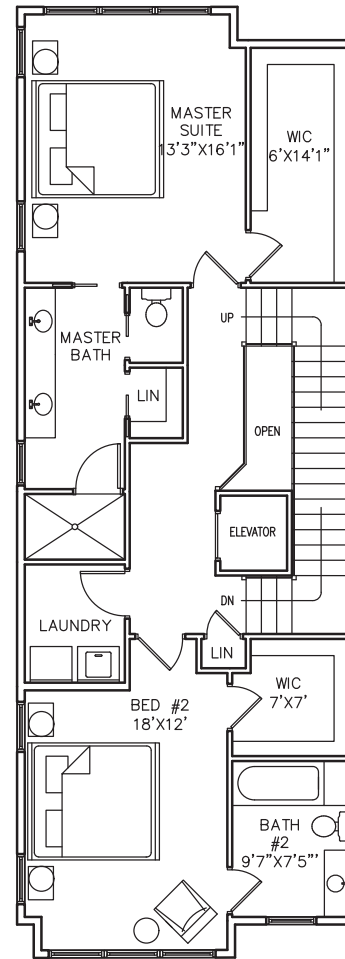

# Three Story End + Rooftop

3,150 sq. ft. | 3 Bedrooms | 3 1/2 Bathrooms | Elevator | 750 sq. ft. Roof Deck

1<sup>st</sup> Floor

2<sup>nd</sup> Floor

3<sup>rd</sup> Floor

Rooftop Deck