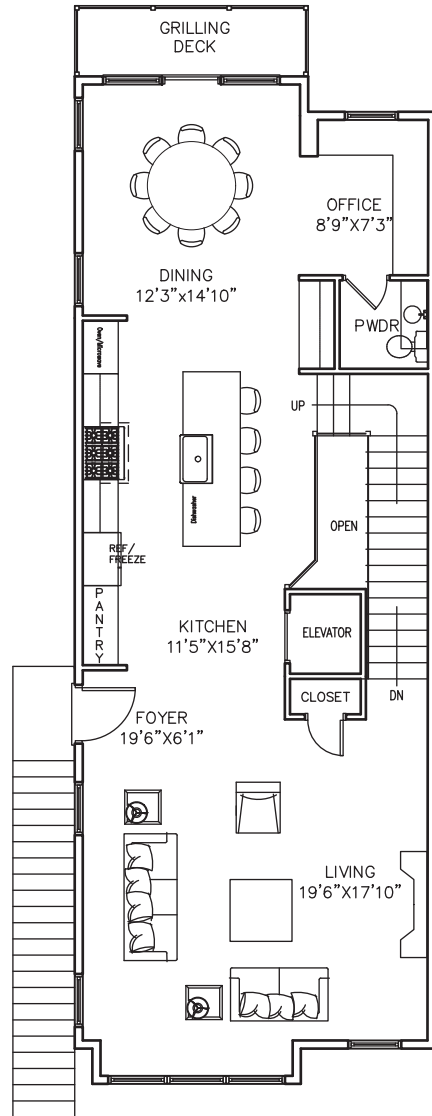

904  
OBERLIN

# Three Story End + Rooftop

3,150 sq. ft. | 3 Bedrooms | 3 1/2 Bathrooms | Elevator | 750 sq. ft. Roof Deck

1<sup>st</sup> Floor

2<sup>nd</sup> Floor

3<sup>rd</sup> Floor

Rooftop Deck