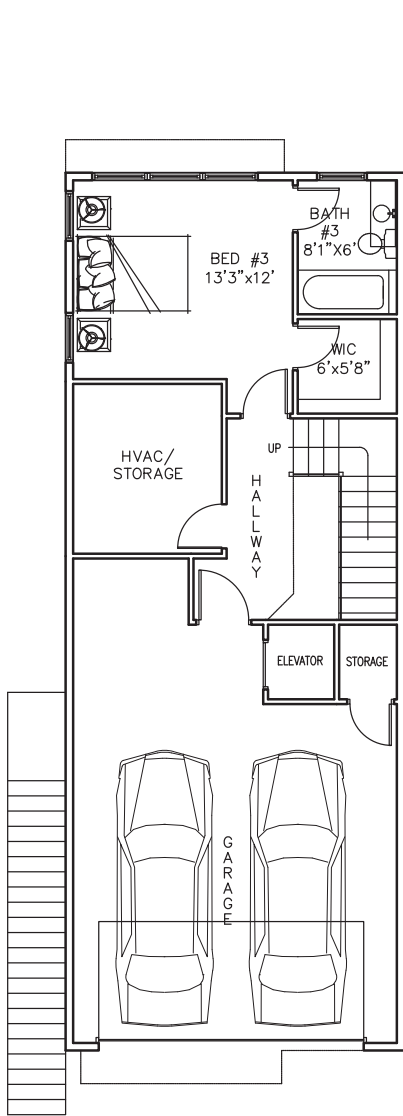

904  
OBERLIN

# Three Story End + Rooftop

3,150 sq. ft. | 3 Bedrooms | 3 1/2 Bathrooms | Elevator | 750 sq. ft. Roof Deck

1<sup>st</sup> Floor

2<sup>nd</sup> Floor

3<sup>rd</sup> Floor

Rooftop Deck