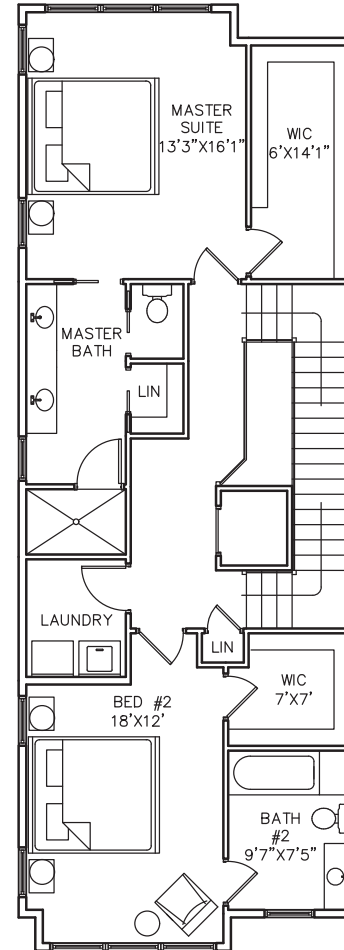

904
OBERLIN

Three Story Interior + Rooftop

3,150 sq. ft. | 3 Bedrooms | 3 1/2 Bathrooms | Elevator | 750 sq. ft. Roof Deck

1st Floor

2nd Floor

3rd Floor

Rooftop Deck