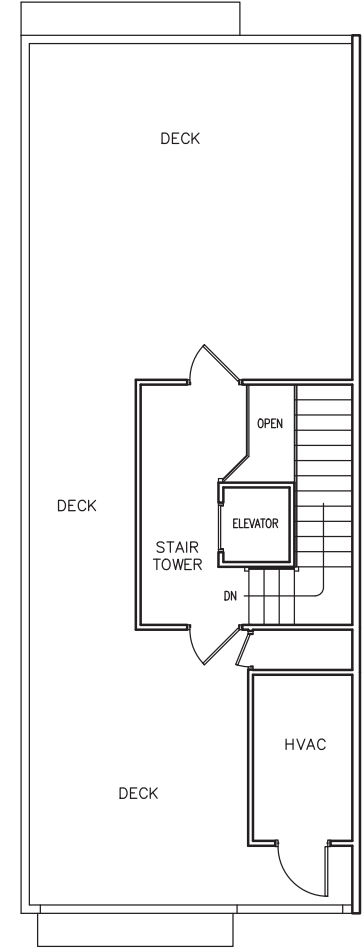

904
OBERLIN

Three Story Interior + Rooftop

3,150 sq. ft. | 3 Bedrooms | 3 1/2 Bathrooms | Elevator | 750 sq. ft. Roof Deck

1st Floor

2nd Floor

3rd Floor

Rooftop Deck