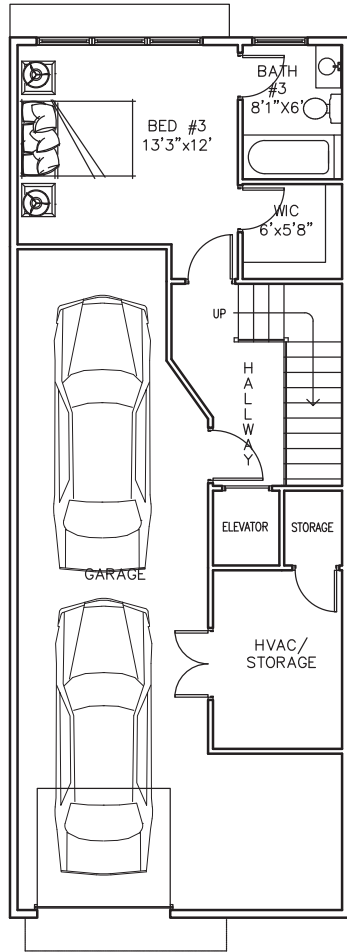

904
OBERLIN

Three Story Interior + Rooftop

3,150 sq. ft. | 3 Bedrooms | 3 1/2 Bathrooms | Elevator | 750 sq. ft. Roof Deck

1st Floor

2nd Floor

3rd Floor

Rooftop Deck