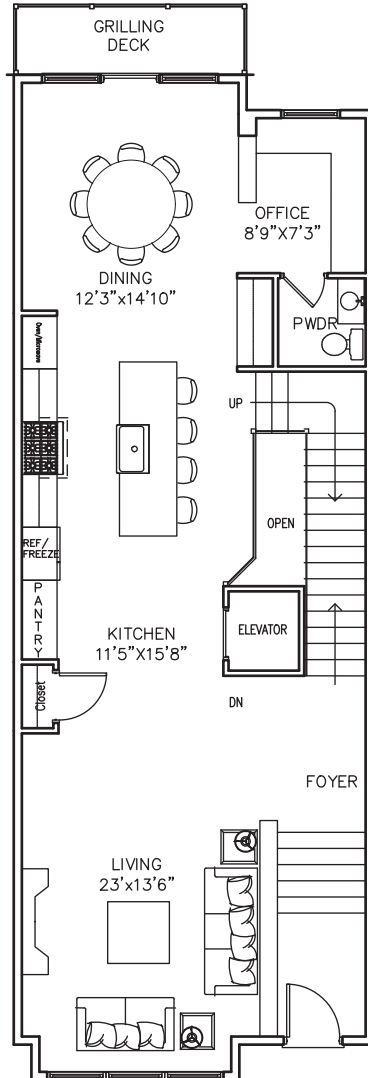

904
OBERLIN

Three Story Interior + Rooftop

3,150 sq. ft. | 3 Bedrooms | 3 1/2 Bathrooms | Elevator | 750 sq. ft. Roof Deck

1st Floor

2nd Floor

3rd Floor

Rooftop Deck